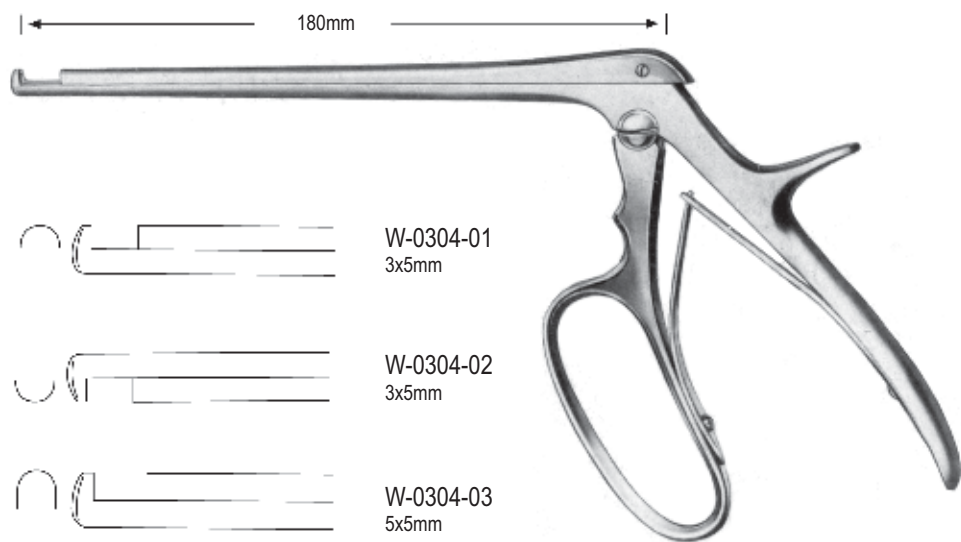

RHINOLOGY

FERRIS-SMITH-KERRISON