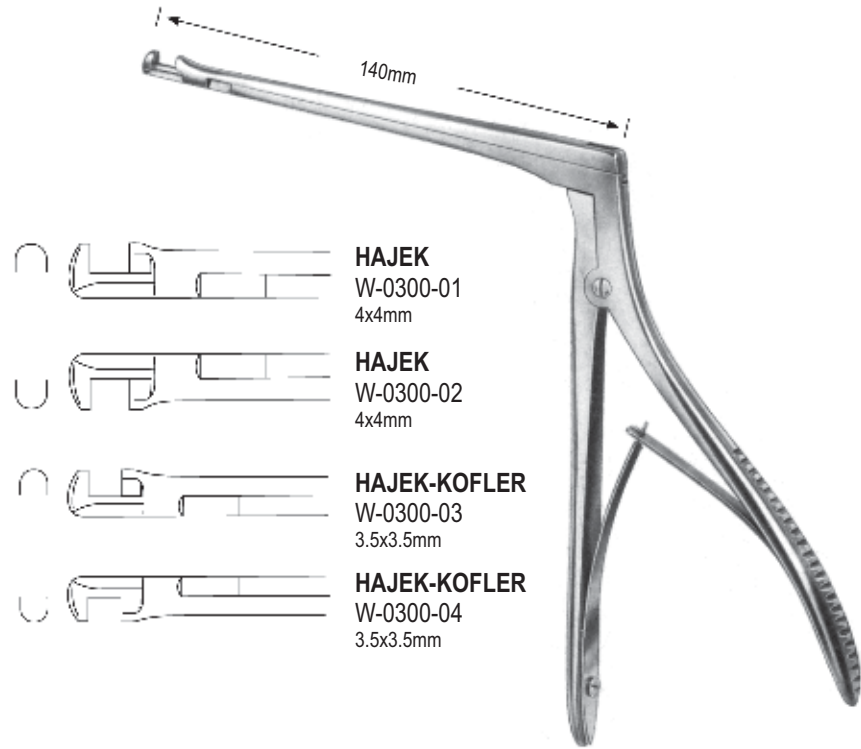

RHINOLOGY

FERRIS-SMITH-KERRISON